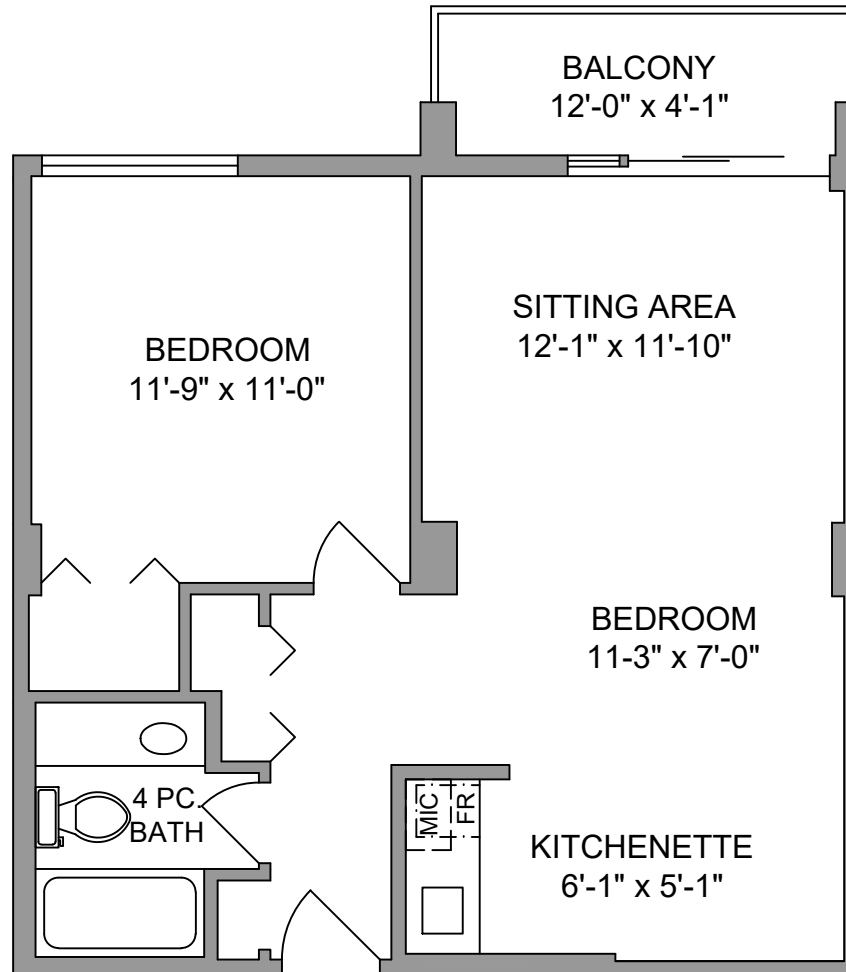

ONE BEDROOM SUITE WITH TWO QUEEN BEDS

SUITE - 558 SQ. FT. ● BALCONY - 48 SQ. FT.

RESULTS MAY VARY SLIGHTLY WITH EACH UNIT

Chateau Victoria
HOTEL & SUITES