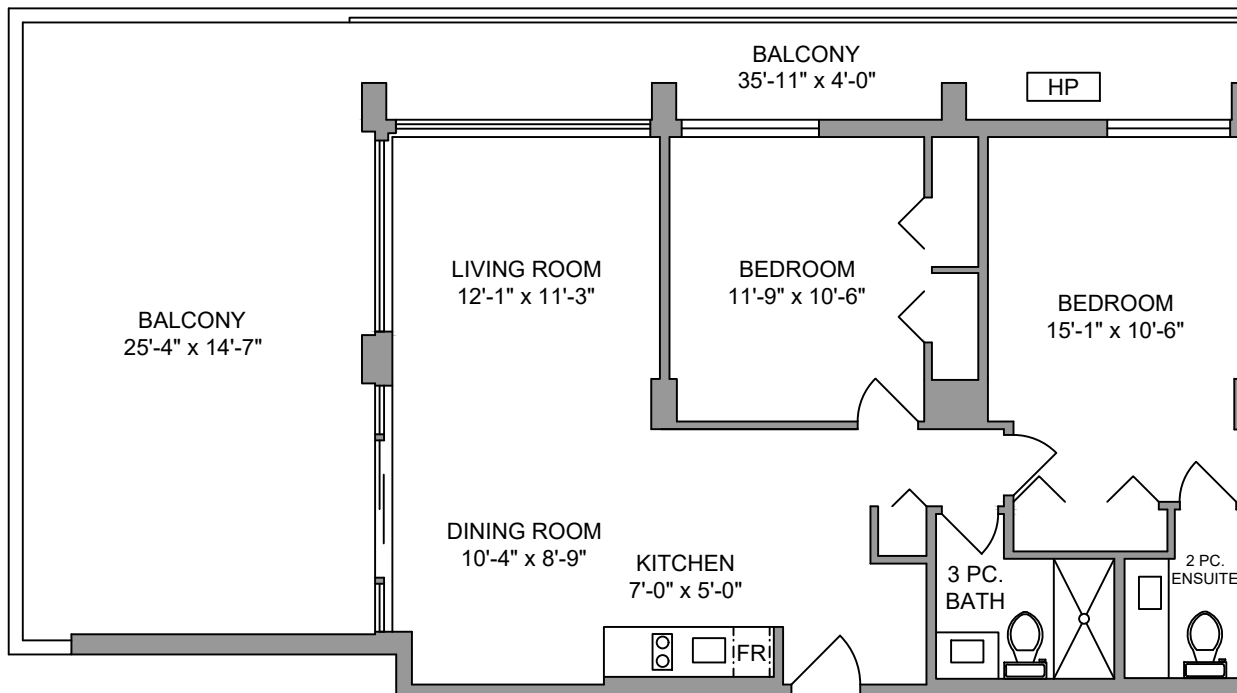

TWO BEDROOM SUITE
SUITE - 830 SQ. FT. ● BALCONY - 506 SQ. FT.

Chateau Victoria
HOTEL & SUITES